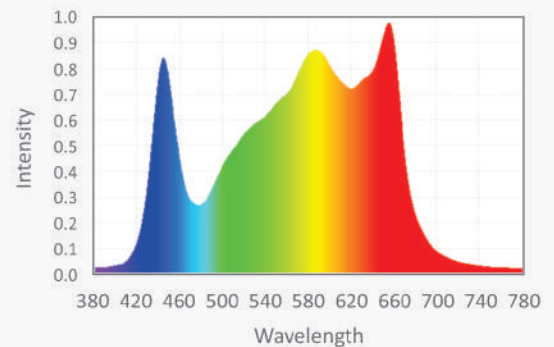

GreenOption™

SL-A650W-FS

One **GreenOption™** SL-A650W-FS fixture contains ten light bars each 65W.

**mounting and electrical hardware included.*

Fixture Specifications

Typical Input Power	650 Watts
Typical Photon Flux (PPF)	1750 $\mu\text{mol/s}$
PPE	2.7 $\mu\text{mol/J}$
Operating Frequency	50-60 Hz
Operating Temperature	-10 - 40 °C
IP-Rating	IP 65
LED Chip	Osram
Wavelength	3000K + 6000K + 660nm
Material	Aluminum
Net Weight	10.8 kg
Dimensions LxWxH	875 x 890 x 50 mm
Working Lifetime	50 000 hours
Warranty	3 years

GreenOption™ Full Spectrum

Our Full Spectrum is an enriched white spectrum that takes the best of HPS and Metal Halide strategies and improves upon them by boosting the red and blue wavelengths. Designed to grow the way you're used to, without the high energy bill.

Max Input Amperage by Voltage Service

Voltage	120V	208V	240V	277V
Amperage	6.00A	3.46A	3.00A	2.60A

OSCONIQ® S 3030

High Transmittance
Waterproof Coating

Surface Temperature
is below 60°C

Long lifespan,
Independent driver