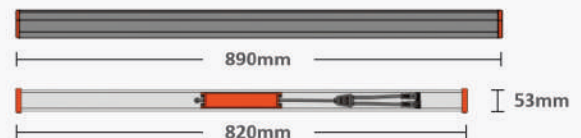

GreenOption™

SL-A650W-FS

One **GreenOption™** SL-A650W-FS fixture contains ten light bars each 65W.

**mounting and electrical hardware included.*

Fixture Specifications

Typical Input Power	650 Watts
Typical Photon Flux (PPF)	1750 $\mu\text{mol/s}$
PPE	2.7 $\mu\text{mol/J}$
Operating Frequency	50-60 Hz
Operating Temperature	-10 - 40 °C
IP-Rating	IP 65
LED Chip	Osram
Wavelength	3000K + 6000K + 660nm
Material	Aluminum
Net Weight	10.8 kg
Dimensions LxWxH	875 x 890 x 50 mm
Working Lifetime	50 000 hours
Warranty	3 years

GreenOption™ Full Spectrum

Our Full Spectrum is an enriched white spectrum that takes the best of HPS and Metal Halide strategies and improves upon them by boosting the red and blue wavelengths. Designed to grow the way you're used to, without the high energy bill.

Max Input Amperage by Voltage Service

Voltage	120V	208V	240V	277V
Amperage	6.00A	3.46A	3.00A	2.60A

OSCONIQ® S 3030

High Transmittance
Waterproof Coating

Surface Temperature
is below 60°C

Long lifespan,
Independent driver