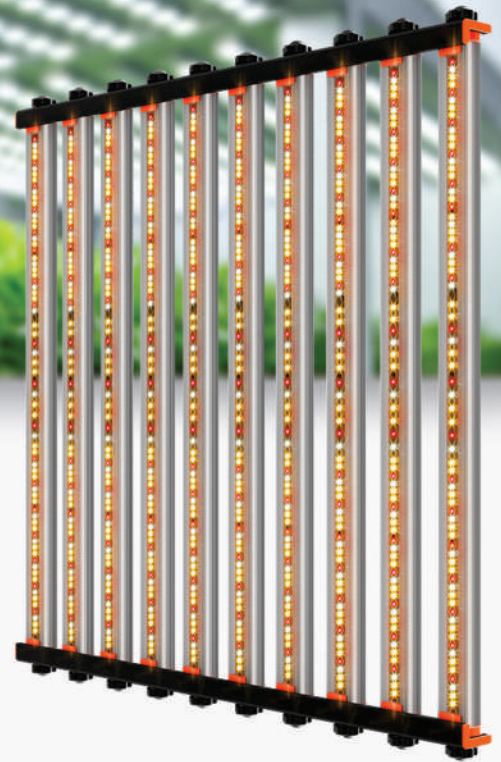

GreenOption™

SL-A650W-FS

One **GreenOption™** SL-A650W-FS fixture contains ten light bars each 65W.

**mounting and electrical hardware included.*

Fixture Specifications

Typical Input Power	650 Watts
Typical Photon Flux (PPF)	1750 $\mu\text{mol/s}$
PPE	2.7 $\mu\text{mol/J}$
Operating Frequency	50-60 Hz
Operating Temperature	-10 - 40 °C
IP-Rating	IP 65
LED Chip	Osram
Wavelength	3000K + 6000K + 660nm
Material	Aluminum
Net Weight	10.8 kg
Dimensions LxWxH	875 x 890 x 50 mm
Working Lifetime	50 000 hours
Warranty	3 years

GreenOption™ Full Spectrum

Our Full Spectrum is an enriched white spectrum that takes the best of HPS and Metal Halide strategies and improves upon them by boosting the red and blue wavelengths. Designed to grow the way you're used to, without the high energy bill.

Max Input Amperage by Voltage Service

Voltage	120V	208V	240V	277V
Amperage	6.00A	3.46A	3.00A	2.60A

OSCONIQ® S 3030

High Transmittance
Waterproof Coating

Surface Temperature
is below 60°C

Long lifespan,
Independent driver