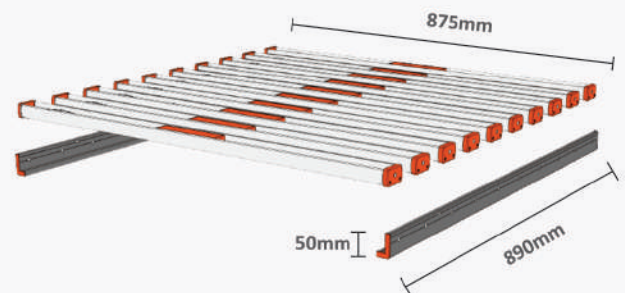

GreenOption™

SL-A650W-FS

One **GreenOption™** SL-A650W-FS fixture contains ten light bars each 65W.

**mounting and electrical hardware included.*

Fixture Specifications

Typical Input Power	650 Watts
Typical Photon Flux (PPF)	1750 $\mu\text{mol/s}$
PPE	2.7 $\mu\text{mol/J}$
Operating Frequency	50-60 Hz
Operating Temperature	-10 - 40 °C
IP-Rating	IP 65
LED Chip	Osram
Wavelength	3000K + 6000K + 660nm
Material	Aluminum
Net Weight	10.8 kg
Dimensions LxWxH	875 x 890 x 50 mm
Working Lifetime	50 000 hours
Warranty	3 years

GreenOption™ Full Spectrum

Our Full Spectrum is an enriched white spectrum that takes the best of HPS and Metal Halide strategies and improves upon them by boosting the red and blue wavelengths. Designed to grow the way you're used to, without the high energy bill.

Max Input Amperage by Voltage Service

Voltage	120V	208V	240V	277V
Amperage	6.00A	3.46A	3.00A	2.60A

OSCONIQ® S 3030

High Transmittance
Waterproof Coating

Surface Temperature
is below 60°C

Long lifespan,
Independent driver