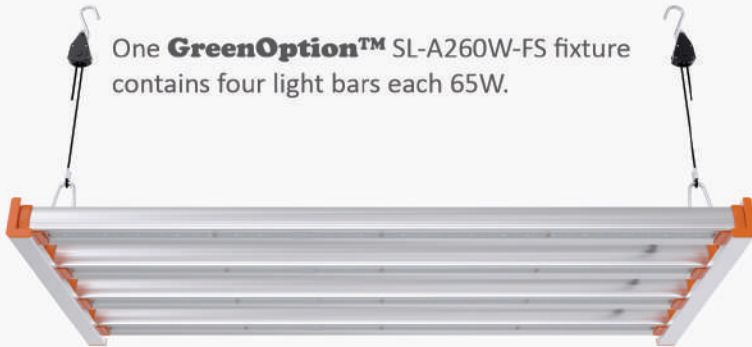

GreenOption™

SL-A260W-FS

One **GreenOption™** SL-A260W-FS fixture contains four light bars each 65W.

**mounting and electrical hardware included.*

GreenOption™ Full Spectrum

Our Full Spectrum is an enriched white spectrum that takes the best of HPS and Metal Halide strategies and improves upon them by boosting the red and blue wavelengths. Designed to grow the way you're used to, without the high energy bill.

Fixture Specifications

Typical Input Power	260 Watts
Typical Photon Flux (PPF)	680 $\mu\text{mol/s}$
PPE	2.6 $\mu\text{mol/J}$
Operating Frequency	50-60 Hz
Operating Temperature	-10 - 40 °C
IP-Rating	IP 65
LED Chip	Osram
Wavelength	3000K + 6000K + 660nm
Material	Aluminum
Net Weight	4.1 kg
Dimensions LxWxH	875 x 370 x 50 mm
Working Lifetime	50 000 hours
Warranty	3 years

Max Input Amperage by Voltage Service

Voltage	120V	208V	240V	277V
Amperage	2.40A	1.38A	1.20A	1.04A

OSCONIQ® S 3030

High Transmittance
Waterproof Coating

Surface Temperature
is below 60°C

Long lifespan,
Independent driver