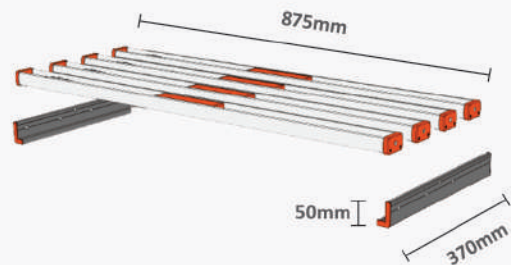

GreenOption™

SL-A260W-FS

One **GreenOption™** SL-A260W-FS fixture contains four light bars each 65W.

**mounting and electrical hardware included.*

GreenOption™ Full Spectrum

Our Full Spectrum is an enriched white spectrum that takes the best of HPS and Metal Halide strategies and improves upon them by boosting the red and blue wavelengths. Designed to grow the way you're used to, without the high energy bill.

Fixture Specifications

Typical Input Power	260 Watts
Typical Photon Flux (PPF)	680 $\mu\text{mol/s}$
PPE	2.6 $\mu\text{mol/J}$
Operating Frequency	50-60 Hz
Operating Temperature	-10 - 40 °C
IP-Rating	IP 65
LED Chip	Osram
Wavelength	3000K + 6000K + 660nm
Material	Aluminum
Net Weight	4.1 kg
Dimensions LxWxH	875 x 370 x 50 mm
Working Lifetime	50 000 hours
Warranty	3 years

Max Input Amperage by Voltage Service

Voltage	120V	208V	240V	277V
Amperage	2.40A	1.38A	1.20A	1.04A

OSCONIQ® S 3030

High Transmittance
Waterproof Coating

Surface Temperature
is below 60°C

Long lifespan,
Independent driver