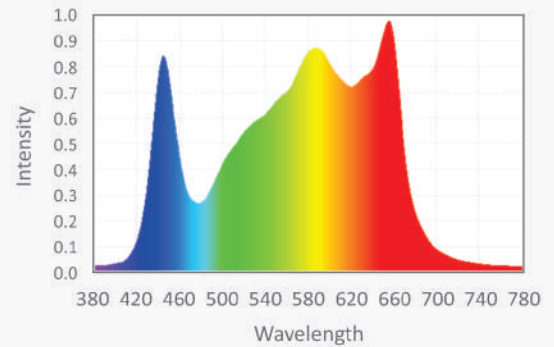

GreenOption™

SL-A260W-FS

One **GreenOption™** SL-A260W-FS fixture contains four light bars each 65W.

**mounting and electrical hardware included.*

GreenOption™ Full Spectrum

Our Full Spectrum is an enriched white spectrum that takes the best of HPS and Metal Halide strategies and improves upon them by boosting the red and blue wavelengths. Designed to grow the way you're used to, without the high energy bill.

Fixture Specifications

Typical Input Power	260 Watts
Typical Photon Flux (PPF)	680 $\mu\text{mol/s}$
PPE	2.6 $\mu\text{mol/J}$
Operating Frequency	50-60 Hz
Operating Temperature	-10 - 40 °C
IP-Rating	IP 65
LED Chip	Osram
Wavelength	3000K + 6000K + 660nm
Material	Aluminum
Net Weight	4.1 kg
Dimensions LxWxH	875 x 370 x 50 mm
Working Lifetime	50 000 hours
Warranty	3 years

Max Input Amperage by Voltage Service

Voltage	120V	208V	240V	277V
Amperage	2.40A	1.38A	1.20A	1.04A

OSCONIQ® S 3030

High Transmittance
Waterproof Coating

Surface Temperature
is below 60°C

Long lifespan,
Independent driver