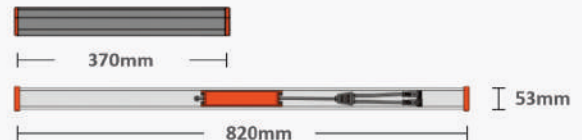

GreenOption™

SL-A260W-FS

One **GreenOption™** SL-A260W-FS fixture contains four light bars each 65W.

**mounting and electrical hardware included.*

GreenOption™ Full Spectrum

Our Full Spectrum is an enriched white spectrum that takes the best of HPS and Metal Halide strategies and improves upon them by boosting the red and blue wavelengths. Designed to grow the way you're used to, without the high energy bill.

Fixture Specifications

Typical Input Power	260 Watts
Typical Photon Flux (PPF)	680 $\mu\text{mol/s}$
PPE	2.6 $\mu\text{mol/J}$
Operating Frequency	50-60 Hz
Operating Temperature	-10 - 40 °C
IP-Rating	IP 65
LED Chip	Osram
Wavelength	3000K + 6000K + 660nm
Material	Aluminum
Net Weight	4.1 kg
Dimensions LxWxH	875 x 370 x 50 mm
Working Lifetime	50 000 hours
Warranty	3 years

Max Input Amperage by Voltage Service

Voltage	120V	208V	240V	277V
Amperage	2.40A	1.38A	1.20A	1.04A

OSCONIQ® S 3030

High Transmittance
Waterproof Coating

Surface Temperature
is below 60°C

Long lifespan,
Independent driver